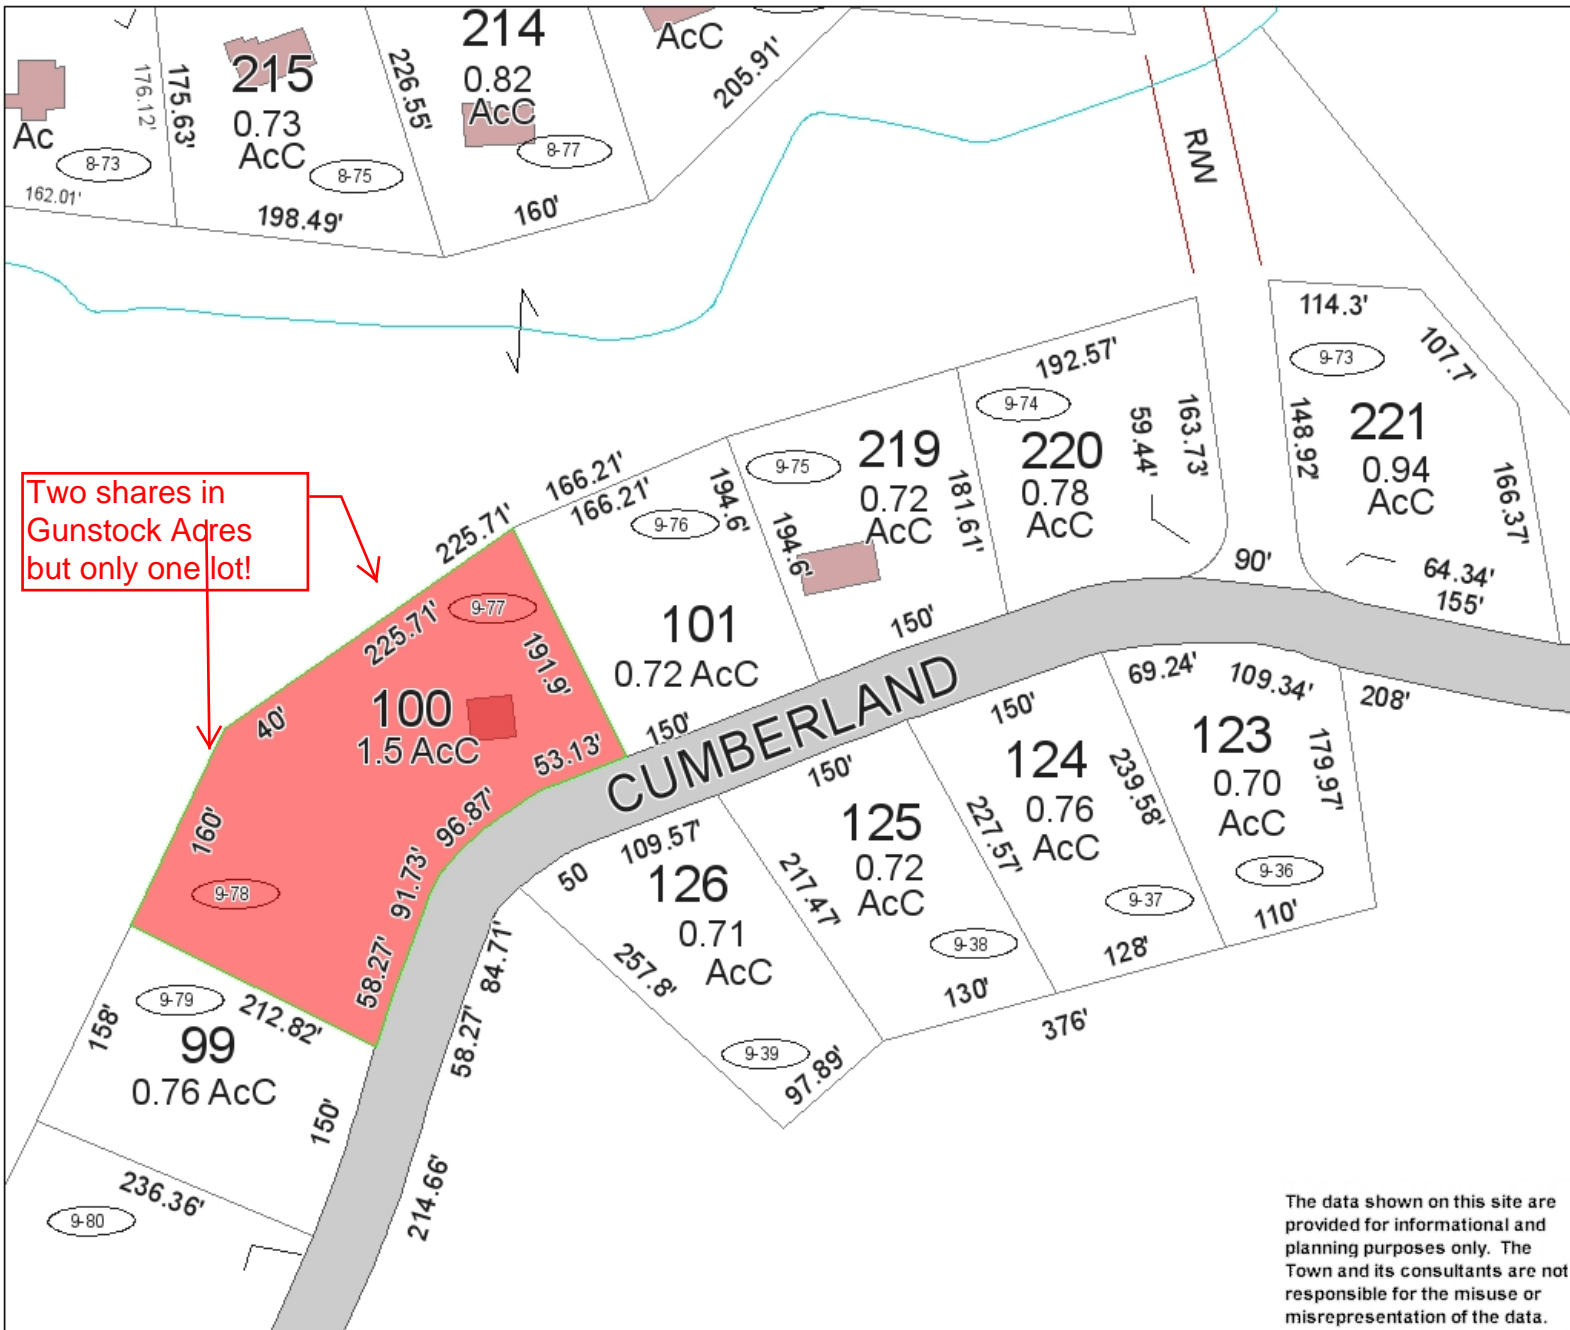

- Abutting Towns
- Buildings
- Water Bodies
 - Rivers & Streams
 - Open Water
- Misc Parcel Lines
 - Bridge
 - Cemetery
 - Easement
 - Hooks
 - Right-Of-Way
 - Private Road ROW
 - Utility
 - Wetland
- Parcels
 - Common
 - Property Line
 - Private Road
 - Road
 - Dashed Road
 - Road ROWs

Two shares in Gunstock Adres but only one lot!

The data shown on this site are provided for informational and planning purposes only. The Town and its consultants are not responsible for the misuse or misrepresentation of the data.